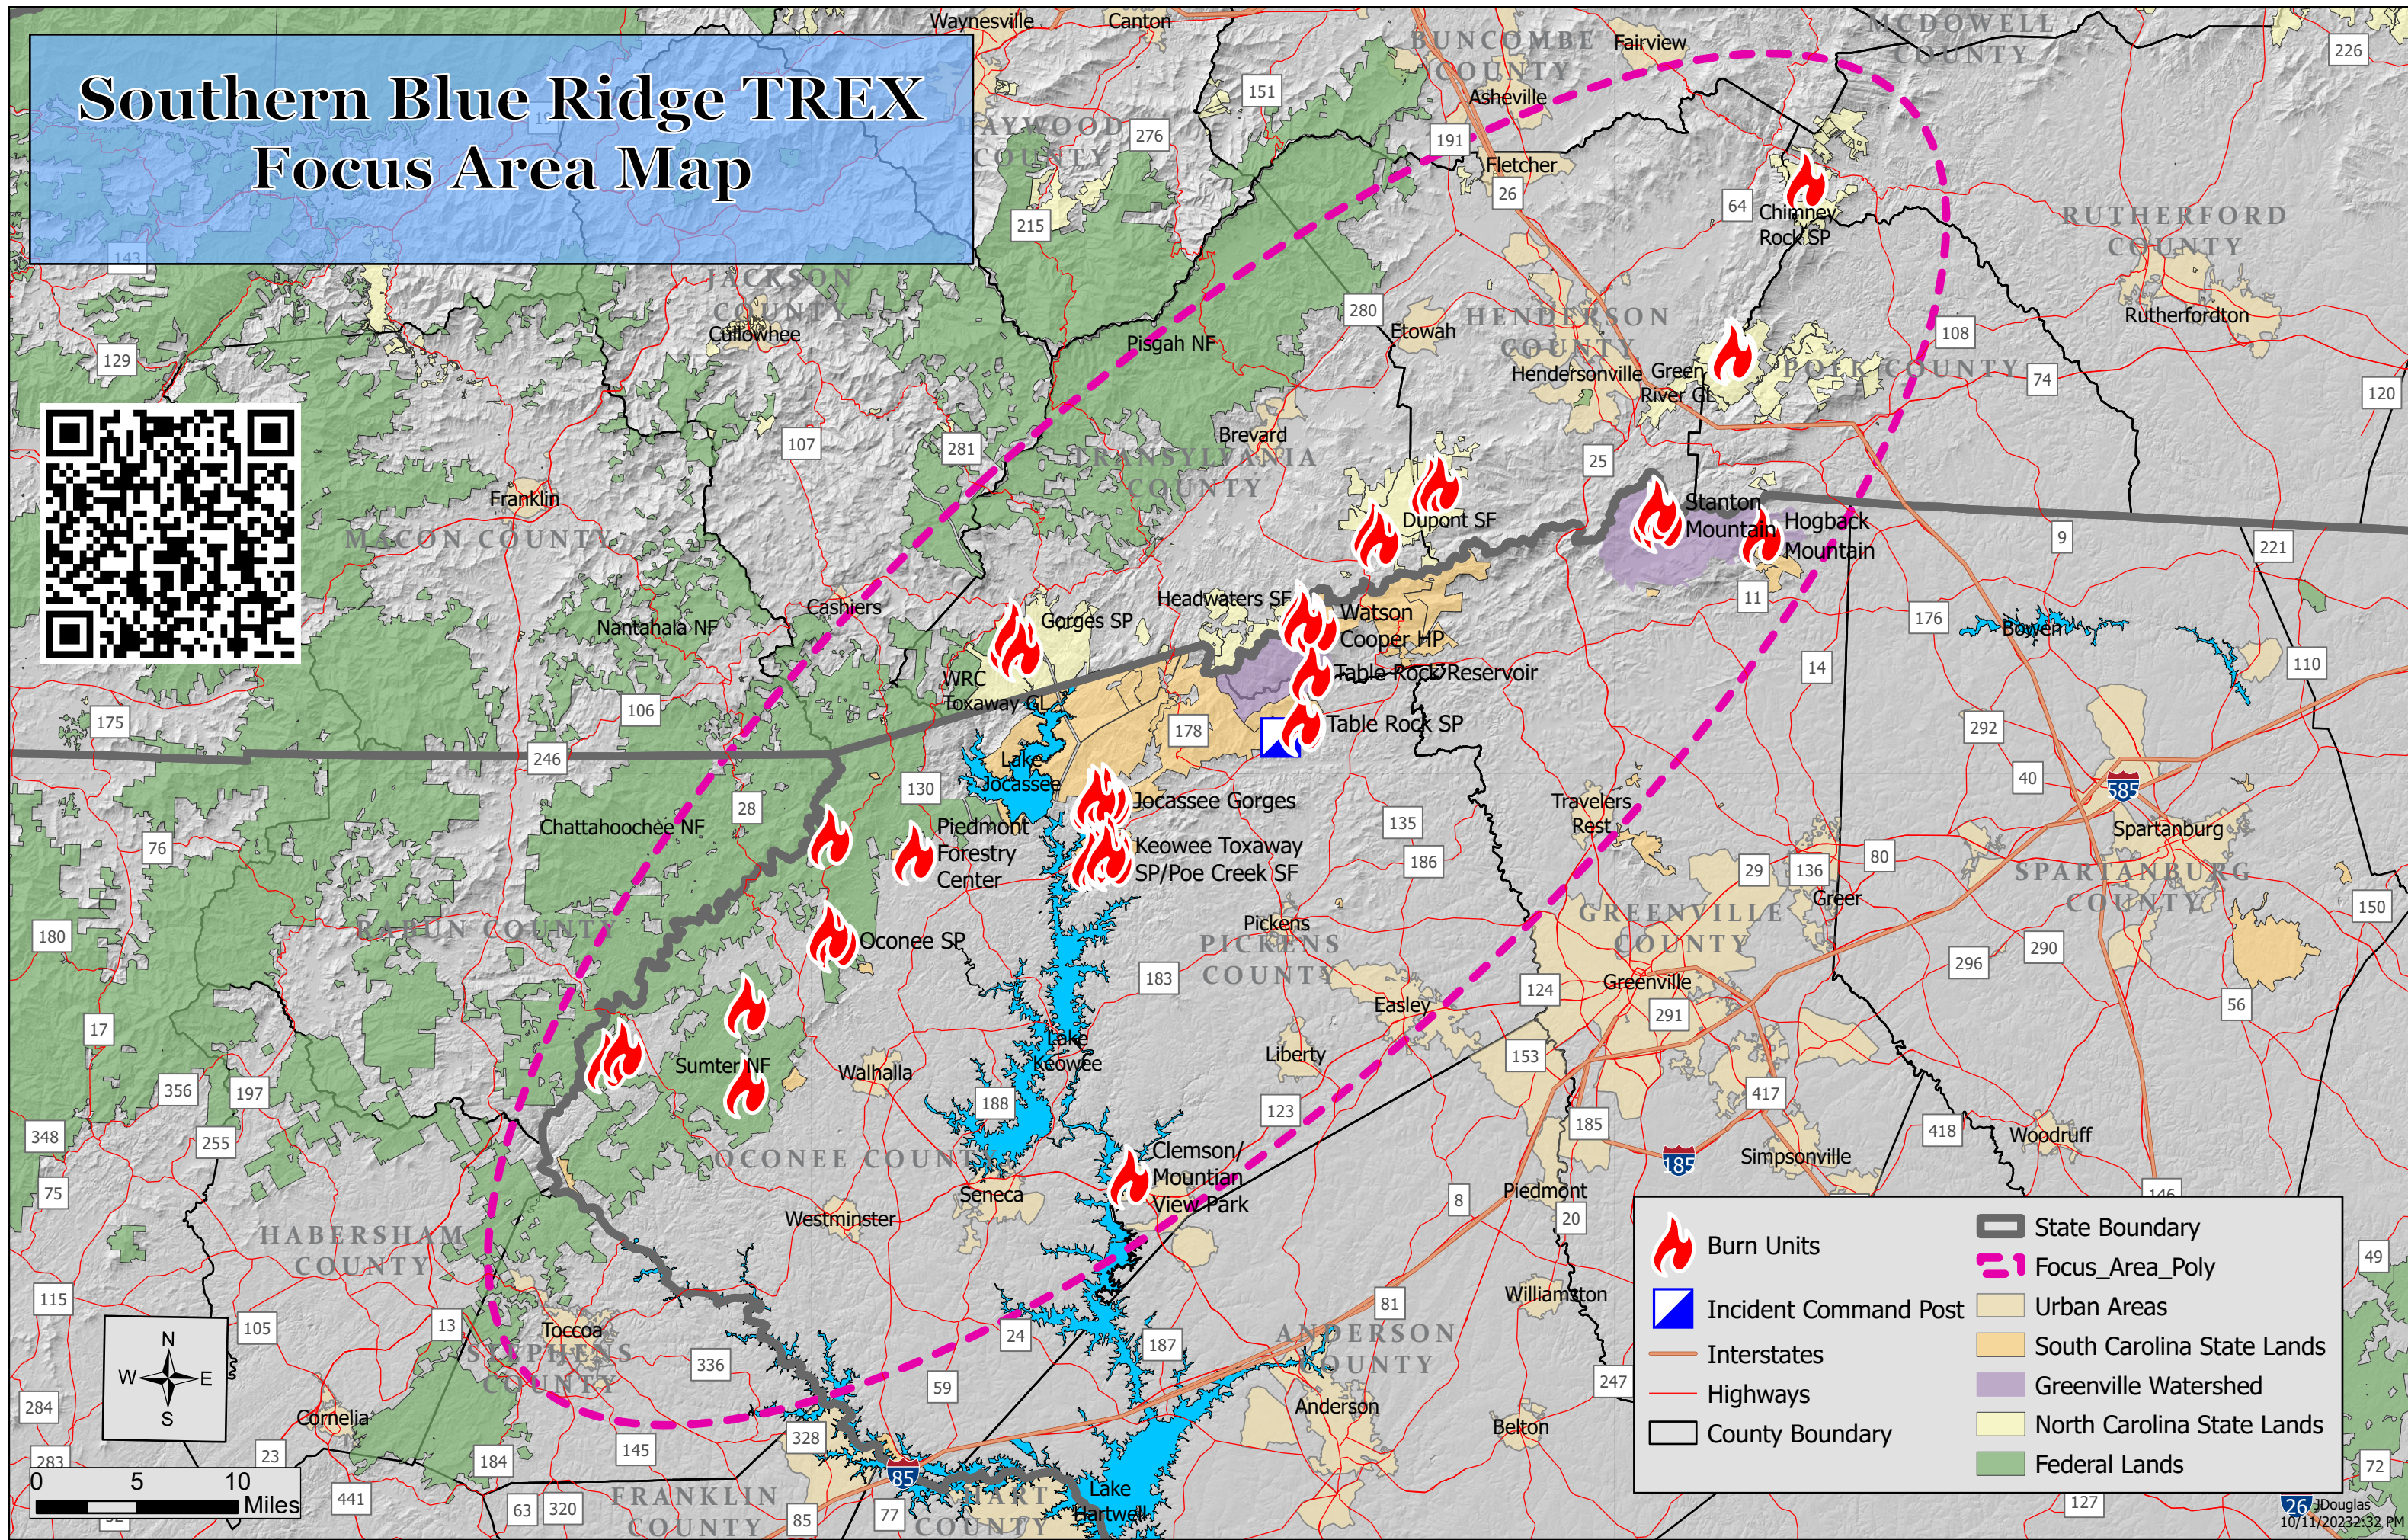

Southern Blue Ridge TREX Focus Area Map

	Burn Units		Focus_Area_Poly
	Incident Command Post		Urban Areas
	Interstates		South Carolina State Lands
	Highways		Greenville Watershed
	County Boundary		North Carolina State Lands
			Federal Lands